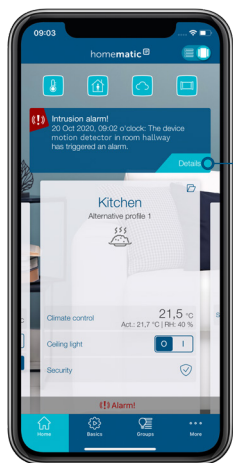

START NOW!

**FEEL SAFE & SECURE
IN YOUR SMART HOME**

Starter Set Alarm

HmlIP-SK7

The easy start into smart monitoring of your home: Open windows or movements are quickly detected and immediately displayed as push notification on the smartphone. A loud alarm sound is immediately triggered via the alarm siren to chase burglars away.

homematic ^{IP}
Smart Living, Simply Exciting.

Alarm message in the Homematic IP app

TECHNICAL SPECIFICATIONS

Access Point:

Supply voltage	Power supply unit (5 V)
Dimensions (W x H x D)	118 x 104 x 26 mm
Typical open area RF range	400 m

For further technical details and information, please refer to the data sheet of the respective device.

CREATE A SECURE HOME WITH HOMEMATIC IP

Movements as well as opening and closing of windows and doors are detected reliably and immediately displayed in the Homematic IP app. The combination with the alarm siren finally completes the starter set: In case of danger, loud alarm sounds and two bright red LED lights make sure that you are immediately warned.

EVERYTHING IN SIGHT

The Homematic IP app provides a current overview of the smart home, providing for a secure feeling when you leave home or while being on the move.

COMFORTABLE VOICE CONTROL

In addition to operation via push-button, remote control or app, the alarm mode (absence or presence mode) can also be activated (not deactivated) via voice control with Amazon Alexa and Google Assistant.