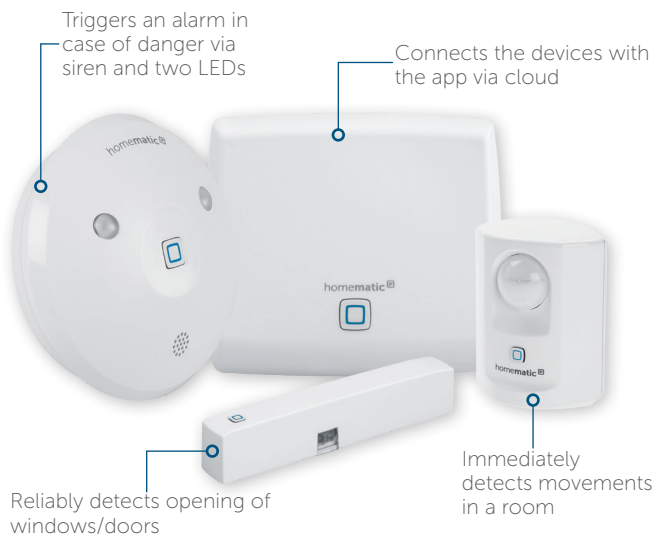

START NOW!

**FEEL SAFE & SECURE
IN YOUR SMART HOME**

Starter Set Alarm

HmlIP-SK7

The easy start into smart monitoring of your home: Open windows or movements are quickly detected and immediately displayed as push notification on the smartphone. A loud alarm sound is immediately triggered via the alarm siren to chase burglars away.

homematic ^{IP}
Smart Living, Simply Exciting.

Alarm message in the Homematic IP app

TECHNICAL SPECIFICATIONS

Access Point:

Supply voltage	Power supply unit (5 V)
Dimensions (W x H x D)	118 x 104 x 26 mm
Typical open area RF range	400 m

For further technical details and information, please refer to the data sheet of the respective device.

CREATE A SECURE HOME WITH HOMEMATIC IP

Movements as well as opening and closing of windows and doors are detected reliably and immediately displayed in the Homematic IP app. The combination with the alarm siren finally completes the starter set: In case of danger, loud alarm sounds and two bright red LED lights make sure that you are immediately warned.

EVERYTHING IN SIGHT

The Homematic IP app provides a current overview of the smart home, providing for a secure feeling when you leave home or while being on the move.

COMFORTABLE VOICE CONTROL

In addition to operation via push-button, remote control or app, the alarm mode (absence or presence mode) can also be activated (not deactivated) via voice control with Amazon Alexa and Google Assistant.